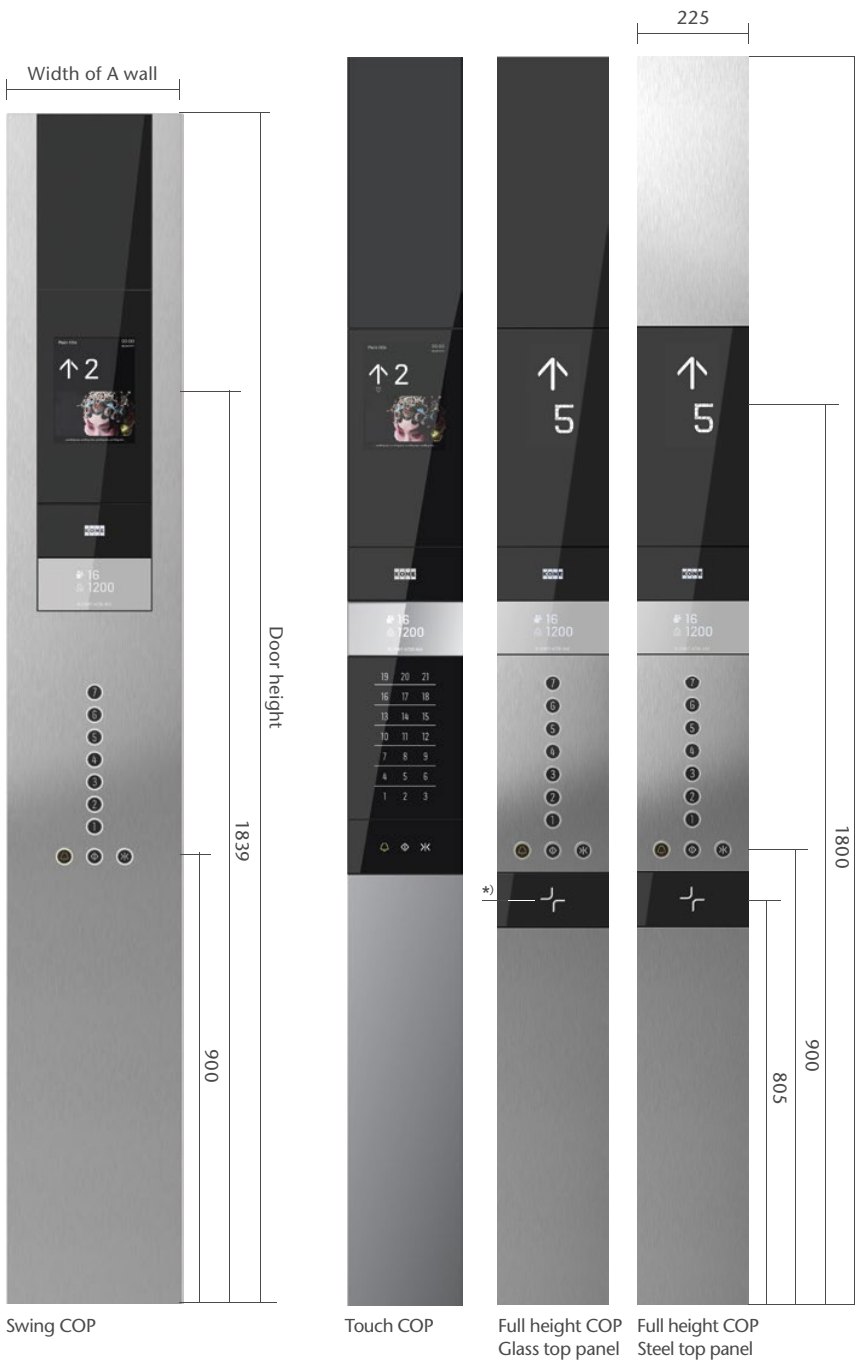

A white upward-pointing arrow is positioned above the number "5", both rendered in a stylized, outlined font.A smaller version of the KONE logo, with the word "KONE" in white on a dark grey background.The floor number "16" is displayed above the number "1200". To the left of "16" is a small icon of a person with a suitcase. Below "1200" is the ID number "ID 21867-4726-342".

# KONE SIGNALIZATION

KDS330

## KDS 330 DISPLAYS