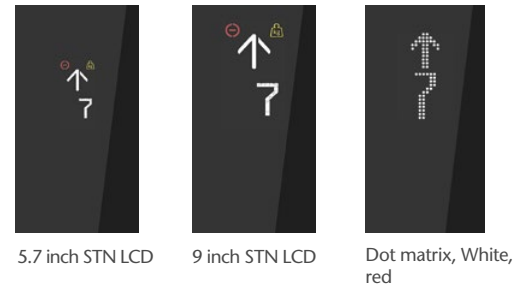

KDS 330 DISPLAYS