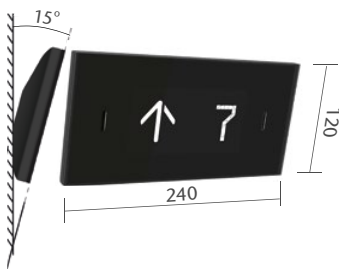

HALL INDICATOR (HI)

Flush mounted

Surface mounted

Thickness 33 mm

HALL LANTERN (HL)

Flush mounted

Surface mounted

Thickness 29 mm

COP AND LANDING DEVICE FACEPLATE FINISHING

Copper brushed stainless steel

Copper mirror stainless steel*

Copper satin stainless steel

Silver brushed stainless steel

Silver mirror polished stainless steel

Indirect silver stainless steel

Dark gray brushed stainless steel

Black mirror stainless steel*

Golden brushed stainless steel*

Golden mirror polished stainless steel*

Indirect golden stainless steel*

HALL INDICATOR WITH LANTERN (HLI)

Flush mounted

Surface mounted

Thickness 33 mm

DISPLAY TYPE/COLOR

- Segmented LCD: White
- Dot-matrix: White, red

LANGUAGE

- English
- Simplified Chinese
- Traditional Chinese
- Russian
  (only available with dot matrix)

NOTE: LCD displays have icons, language options are for dot matrix

KONE CORPORATION

www.kone.com

* Available for swing COP only