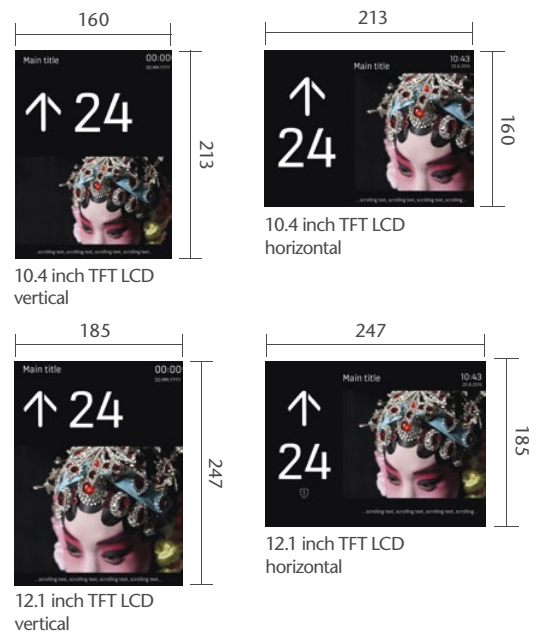

TFT LCD DISPLAYS

Only available for Swing COP