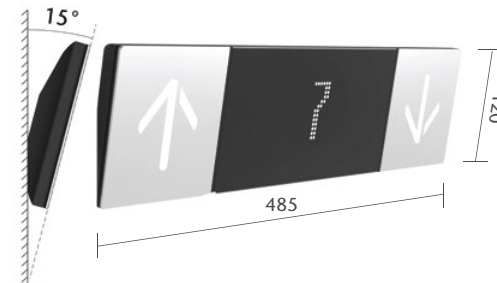

### HALL INDICATOR WITH LANTERN (HLI)

Flush mounted

Surface mounted

Thickness 33 mm