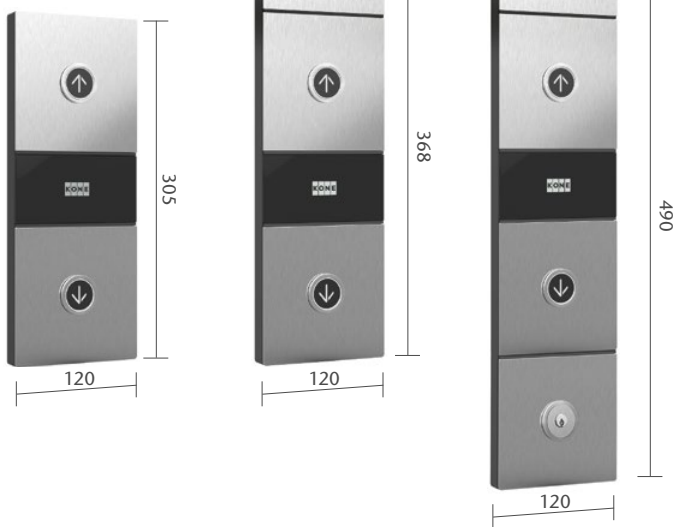

Surface mounted

Thickness 21 mm