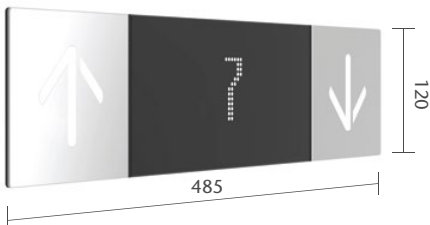

### HALL INDICATOR WITH LANTERN (HLI)

Flush mounted

Surface mounted

Thickness 33 mm