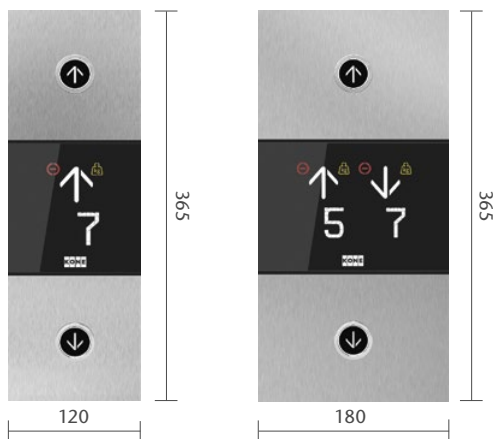

LANDING CALL STATION WITH INDICATOR (LCI)

Flush mounted