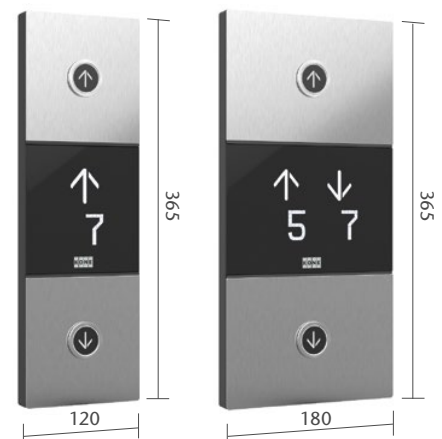

Surface mounted

Thickness 21 mm