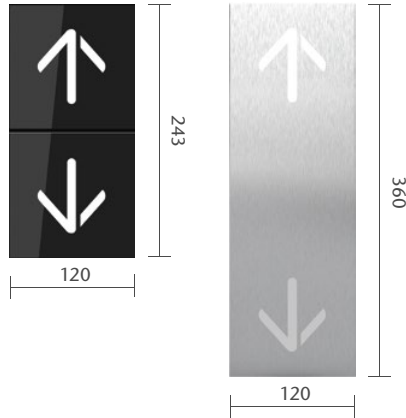

### HALL INDICATOR (HI)

Flush mounted

Surface mounted

Thickness 33 mm

### HALL LANTERN (HL)

Flush mounted

Surface mounted

Thickness 29 mm